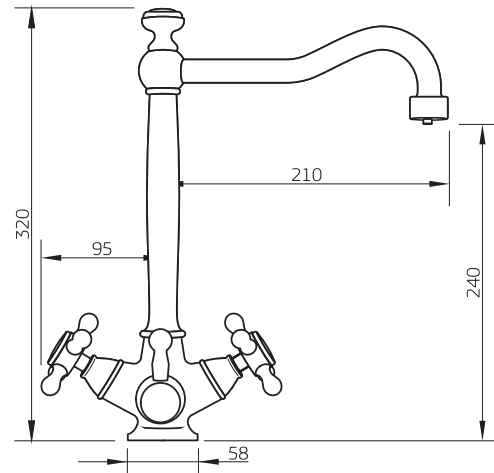

QT12

TRIPLA BL3

GENERAL INFO

DESIGNED FOR MAINS WATER

Quick-Twist Filter System with BL3 Mixer Tap

A modern classic. It's easy to imagine the Tripla-BL3 in a country kitchen with its blend of traditional aesthetics and contemporary functionality. Matt black, heritage handles and striking lines give this tapware its vintage appeal, while its ability to dispense filtered water, as well as hot and cold tap water, meets today's demands for pure drinking water. The BL3, like all Puretec Tripla taps, does not mix filtered and unfiltered water.

The Puretec Quick-Twist filter is easy to install, and will work in either a vertical or horizontal position. The system includes all necessary plumbing connections, and is specially designed to operate with Tripla tapware. This combination includes the QT series filter and the TRIPLA-BL3 mixer.

SPECIFICATIONS

Model:	QT12-BL3
Filtration System	QT Series
Mixer Tap Style:	3-Way Mixer Tap
Mixer Tap Model	TRIPLA-BL3
WELS 3 Star Rated	8 Litres/Minute
Mixer Tap WaterMark	AS/NZS 3718:2005 Licence No. WM 74726 ApprovalMark International
Outlets:	Hot / Cold & Separately Filtered
Maximum Temperature:	40°C
Maximum Pressure:	500 kPa
Micron Rating:	1 Micron
Tap Hole:	33 mm Diameter
Filter WaterMark	AS/NZS 3497 Licence No. WM 74617 ApprovalMark
Warranty:	6 years^