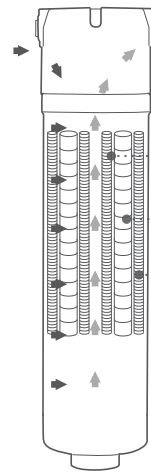

ADDITIONAL INFORMATION

Tripla T1 3-Way Mixer Tap

Hot, cold, filtered and/or rainwater, but just one distinguished mixer. Use the main handle to control your hot and cold mains water, or turn the lower handle clockwise for filtered tank/mains. Mains and filtered have separate outlets, with independent tubes inside the tap, so there's no mixing of filtered and unfiltered water.

Hygienic quick cartridge changes

The valve-in-head design shuts the water off automatically means no mess, the cartridge can be easily replaced - just like changing a light globe. Enjoy water the way it should be, abundant, clear and beautiful tasting from your own water supply, any time of the day.

Longer filter life

Using the latest carbon briquette technology that gives up to 12 months filter life. It incorporates Puretec's long life filter technology, so you can go longer between filter replacements.

QT12 FILTRATION TECHNOLOGY

Stage 1

- Removes fine particles
- Clarifies the water
- Removes sediment, rust, sand, silt & algae.

Stage 2

- Eliminates bad taste and odours
- Removes Cysts
- Chemical, pesticides & sulphur reduction

Stage 3

- Post filter to ensure that you are getting the cleanest and the best tasting water