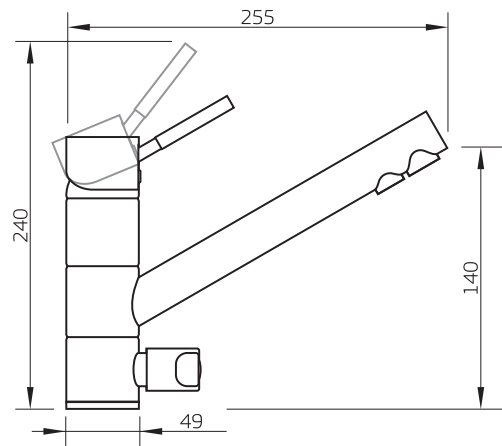

QT12 Filter

TRIPLA T1

GENERAL INFO

DESIGNED FOR MAINSWATER

Quick-Twist Undersink Filter With Tripla T1 LED 3-Way Mixer Tap

The QT12-T1 'tap & filter' package incorporates the latest QT12 filtration technology and the Tripla triple-action tap all-in-one system.