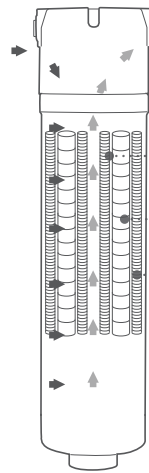

ADDITIONAL INFORMATION

Timeless Styling

With a striking yet timeless styling, the Tripla T4 has been expertly crafted, providing a sleek modern tap that will make a statement in your kitchen. The handle with the neatly integrated LED light can be easily turned to operate the filtered water and when the filter is due to be replaced the light turns from blue to red. As with all Puretec Tripla taps there is no mixing of filtered and unfiltered water.

Hygienic quick cartridge changes

The valve-in-head design shuts the water off automatically means no mess, the cartridge can be easily replaced - just like changing a light globe. Enjoy water the way it should be, abundant, clear and beautiful tasting from your own water supply, any time of the day.

Longer filter life

Using the latest carbon briquette technology that gives up to 12 months filter life. It incorporates Puretec's long life filter technology, so you can go longer between filter replacements.

QT12 FILTRATION TECHNOLOGY

Stage 1

- Removes fine particles
- Clarifies the water
- Removes sediment, rust, sand, silt & algae.

Stage 2

- Eliminates bad taste and odours
- Removes Cysts
- Chemical, pesticides & sulphur reduction

Stage 3

- Post filter to ensure that you are getting the cleanest and the best tasting water