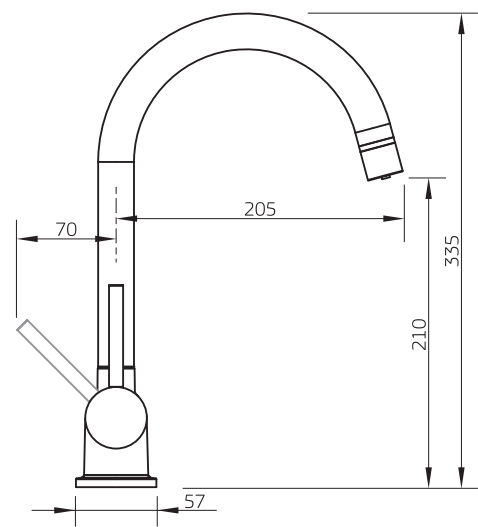

QT12 Filter

TRIPLA T4

GENERAL INFO

DESIGNED FOR MAINS WATER

Quick-Twist Undersink Filter with Tripla T4 LED 3-Way Mixer Tap

The QT12-T4 'tap & filter' package incorporates the latest QT12 filtration technology and the Tripla triple-action tap all-in-one system.

The Puretec QT12 reduces chlorine, taste, odour, chemicals, sediment and cysts, leaving all vital minerals. This innovative filter is easy to install, mounts horizontally or vertically and valve-in-head technology means the water supply is automatically cut off when you change the cartridge. The QT12 can be as easily replaced as changing a light globe!

Enjoy water the way it should be, abundant, clear and beautiful tasting from your own water supply, any time of the day.

SPECIFICATIONS

Model:	QT12-T4
Filtration System:	QT Series
Mixer Tap Style:	3-Way LED Mixer Tap
Mixer Tap Model	TRIPLA-T4
WELS 5 Star Rated	5 Litres/Minute
Mixer Tap WaterMark	Cert No. 23033 AS/NZ 3718:2005
Outlets:	Hot / Cold & Separately Filtered
Maximum Temperature:	40°C
Maximum Pressure:	500 kPa
Micron Rating:	1 Micron*
Tap Hole:	33 mm Diameter
Filter WaterMark:	AS/NZS 3497 Licence No. WM 74617 ApprovalMark
Warranty:	6 years^