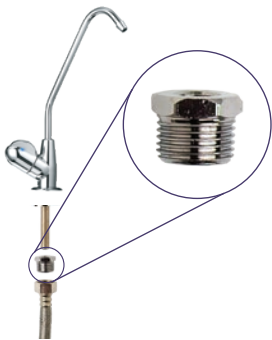

FAUCET DIMENSIONS

DFU110

DFU130

DFU135

DFU155

DFU170

DFU180

ORDERING CODE	DESCRIPTION
DFU110	High Loop, ¼ turn, all chrome
DFU130	Long Reach, ¼ turn, all chrome, LED
DFU135	Long Reach, ¼ turn, all chrome
DFU155	Goose Neck, ¼ turn, spindle lever
DFU170	Contemporary, ¼ turn, all chrome
DFU180	High Loop, ¼ turn, all chrome, LED

Puretec manufactures and distributes a huge range of water filters compatible with the DFU designer faucets. Warranty is 3 years replacement parts, 1 year parts and labour.

PURETEC FAUCET SPARE PARTS | BUSH

ORDERING CODE	TYPE	SIZE
BFB078	Faucet to Ezy Hooker Bush, chrome plated brass	½" M x 7/16" F,