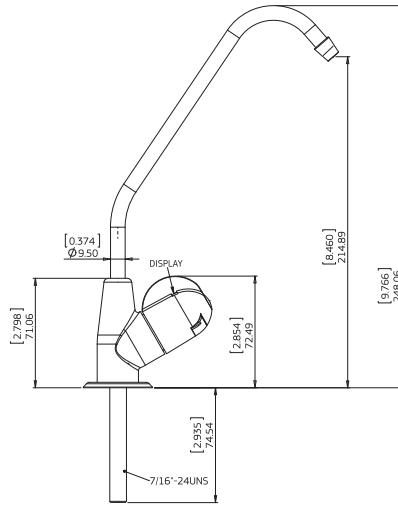

FAUCET DIMENSIONS

DFU110

DFU130

DFU135

DFU155

DFU170

DFU180

ORDERING CODE	DESCRIPTION
DFU110	High Loop, ¼ turn, all chrome
DFU130	Long Reach, ¼ turn, all chrome, LED
DFU135	Long Reach, ¼ turn, all chrome
DFU155	Goose Neck, ¼ turn, spindle lever
DFU170	Contemporary, ¼ turn, all chrome
DFU180	High Loop, ¼ turn, all chrome, LED

ORDERING CODE	TYPE	SIZE
BFB078	Faucet to Ezy Hooker Bush, chrome plated brass	½" M x 7/16" F,