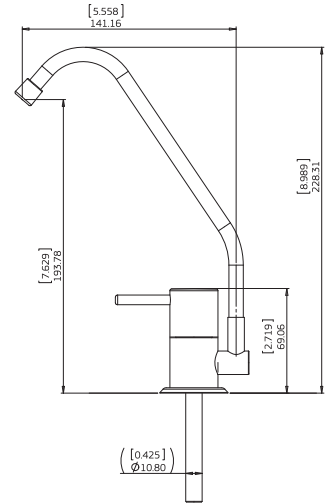

FAUCET DIMENSIONS

DFU110

DFU130

DFU135

DFU155

DFU170

DFU180

ORDERING CODE	DESCRIPTION
DFU110	High Loop, ¼ turn, all chrome
DFU130	Long Reach, ¼ turn, all chrome, LED
DFU135	Long Reach, ¼ turn, all chrome
DFU155	Goose Neck, ¼ turn, spindle lever
DFU170	Contemporary, ¼ turn, all chrome
DFU180	High Loop, ¼ turn, all chrome, LED

ORDERING CODE	TYPE	SIZE
BFB078	Faucet to Ezy Hooker Bush, chrome plated brass	½" M x 7/16" F,