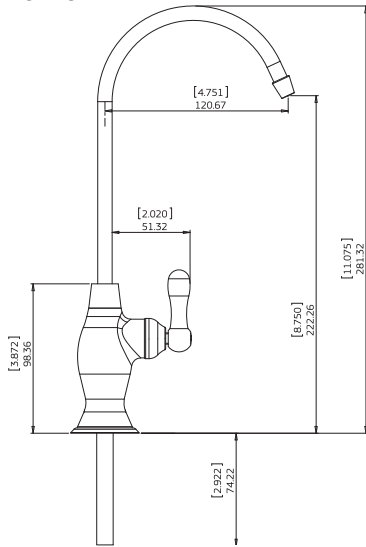

FAUCET DIMENSIONS

DFU110

DFU130

DFU135

DFU155

DFU170

DFU180

ORDERING CODE	DESCRIPTION
DFU110	High Loop, ¼ turn, all chrome
DFU130	Long Reach, ¼ turn, all chrome, LED
DFU135	Long Reach, ¼ turn, all chrome
DFU155	Goose Neck, ¼ turn, spindle lever
DFU170	Contemporary, ¼ turn, all chrome
DFU180	High Loop, ¼ turn, all chrome, LED

ORDERING CODE	TYPE	SIZE
BFB078	Faucet to Ezy Hooker Bush, chrome plated brass	½" M x 7/16" F,