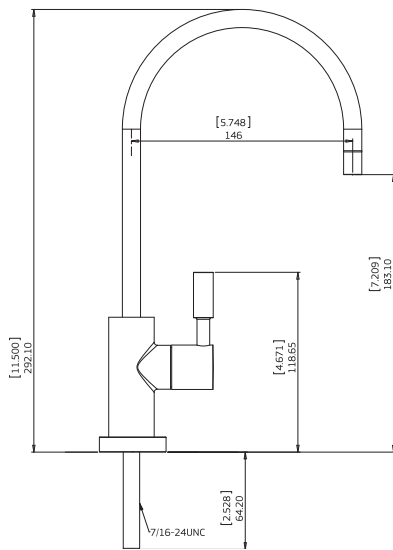

FAUCET DIMENSIONS

DFU110

DFU130

DFU135

DFU155

DFU170

DFU180

ORDERING CODE	DESCRIPTION
DFU110	High Loop, ¼ turn, all chrome
DFU130	Long Reach, ¼ turn, all chrome, LED
DFU135	Long Reach, ¼ turn, all chrome
DFU155	Goose Neck, ¼ turn, spindle lever
DFU170	Contemporary, ¼ turn, all chrome
DFU180	High Loop, ¼ turn, all chrome, LED

ORDERING CODE	TYPE	SIZE
BFB078	Faucet to Ezy Hooker Bush, chrome plated brass	½" M x 7/16" F,