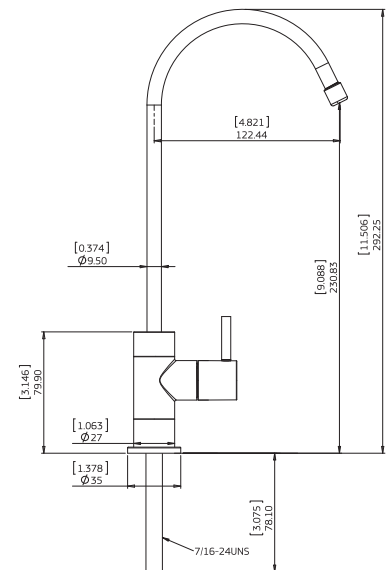

FAUCET DIMENSIONS

DFU110

DFU130

DFU135

DFU155

DFU170

DFU180

ORDERING CODE	DESCRIPTION
DFU110	High Loop, ¼ turn, all chrome
DFU130	Long Reach, ¼ turn, all chrome, LED
DFU135	Long Reach, ¼ turn, all chrome
DFU155	Goose Neck, ¼ turn, spindle lever
DFU170	Contemporary, ¼ turn, all chrome
DFU180	High Loop, ¼ turn, all chrome, LED

ORDERING CODE	TYPE	SIZE
BFB078	Faucet to Ezy Hooker Bush, chrome plated brass	½" M x 7/16" F,