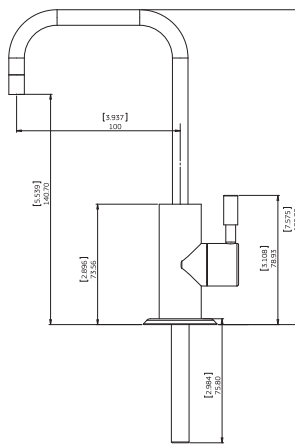

FAUCET DIMENSIONS

DFU110

DFU130

DFU135

DFU155

DFU170

DFU180

ORDERING CODE	DESCRIPTION
DFU110	High Loop, ¼ turn, all chrome
DFU130	Long Reach, ¼ turn, all chrome, LED
DFU135	Long Reach, ¼ turn, all chrome
DFU155	Goose Neck, ¼ turn, spindle lever
DFU170	Contemporary, ¼ turn, all chrome
DFU180	High Loop, ¼ turn, all chrome, LED

ORDERING CODE	TYPE	SIZE
BFB078	Faucet to Ezy Hooker Bush, chrome plated brass	½" M x 7/16" F,