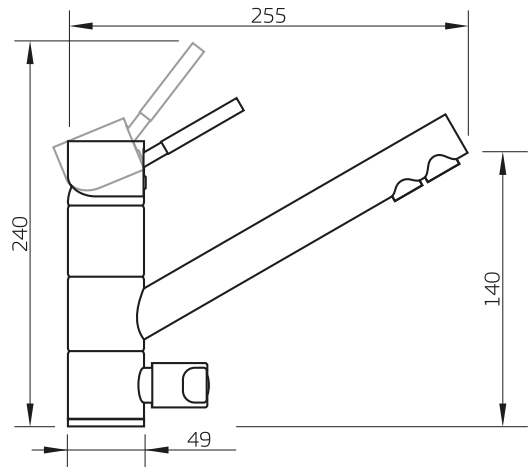

Z1 Filter

TRIPLA-T1

GENERAL INFO

DESIGNED FOR MAINS WATER

Quick-Twist Undersink Filter With Tripla T1 LED 3-Way Mixer Tap

The Z1-T1 'tap & filter' package incorporates the latest Z1 filtration technology and the Tripla triple-action tap all-in-one system.