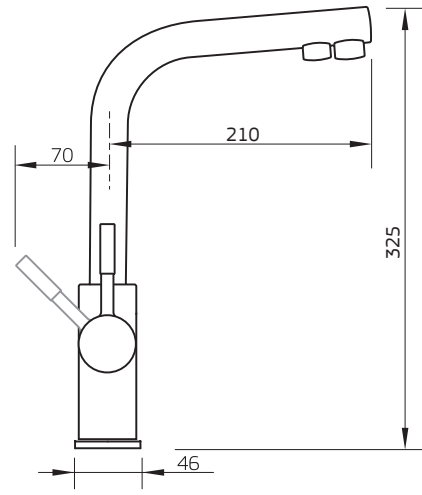

Z1 Filter

TRIPLA-T3

GENERAL INFO

DESIGNED FOR MAINS WATER

Quick-Twist Undersink Filter with Tripla T3 LED 3-Way Mixer Tap

The Z1-T3 'tap & filter' package incorporates the latest Z1 filtration technology and the Tripla triple-action tap all-in-one system.

The Puretec Z1 reduces chlorine, taste, odour, chemicals, sediment and cysts, leaving all vital minerals. This innovative filter is easy to install, mounts horizontally or vertically and valve-in-head technology means the water supply is automatically cut off when you change the cartridge. The Z1 can be as easily replaced as changing a light globe!