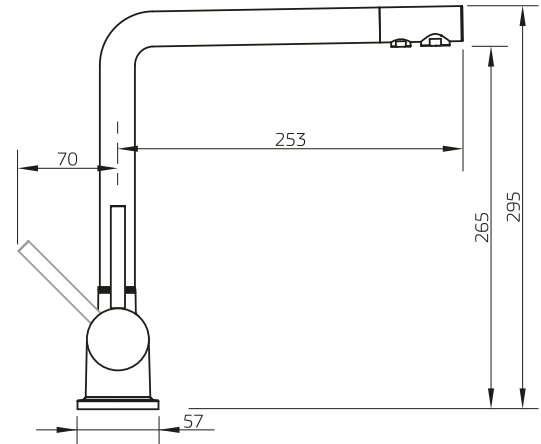

Z1 Filter

TRIPLA-T6

GENERAL INFO

DESIGNED FOR MAINS WATER

Quick-Twist Under Sink Filter With Tripla T6 LED 3-Way Mixer Tap

The Z1-T6 'tap & filter' package incorporates the latest Z1 filtration technology and the Tripla triple-action tap all-in-one system.

The Puretec Z1 reduces chlorine, taste, odour, chemicals, sediment and cysts, leaving all vital minerals. This innovative filter is easy to install, mounts horizontally or vertically and valve-in-head technology means the water supply is automatically cut off when you change the cartridge. The Z1 can be as easily replaced as changing a light globe!

Enjoy water the way it should be, abundant, clear and beautiful tasting from your own water supply, any time of the day.

SPECIFICATIONS

Model:	Z1-T6
Filtration System:	Ultra Z Filtration
Replacement Cartridge:	Z1-R
Mixer Tap Style:	3-Way LED Mixer Tap
Mixer Tap Model	TRIPLA-T6
WELS 5 Star Rated	5 Litres/Minute
Outlets:	Hot / Cold & Separately Filtered
Min/Max Temperature:	0° - 38°C (protect from freezing)
Min/Max Pressure:	172 - 500 kPa
Micron Rating:	0.1 Micron*
Capacity:	23,000 litres
Tap Hole:	33 mm Diameter
WaterMark:	AS/NZS 3497 Licence No. WM 74617 Australian Certification Services
Warranty:	6 years^